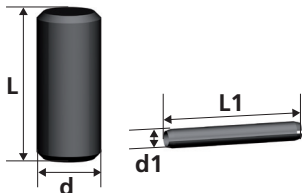

Tipo Type	Per gancio tipo For hook type						
KBSW 5-6	KHSW 5-6	KLHW 6		XKW 5-6	KPW 5-6		KRW 5-6
KBSW 7	KHSW 7	KLHW 7	KFW 7	XKW 7	KPW 7	KCHW 7	KRW 7
KBSW 8	KHSW 8	KLHW 8	KFW 8	XKW 8	KPW 8	KCHW 8	KRW 8
KBSW 10	KHSW 10	KLHW 10	KFW 10	XKW 10	KPW 10	KCHW 10	KRW 10
KBSW 13	KHSW 13	KLHW 13	KFW 13	XKW 13	KPW 13	KCHW 13	KRW 13
KBSW 16	KHSW 16	KLHW 16		XKW 16	KPW 16	KCHW 16	KRW 16
KBSW 19-20	KHSW 19-20	KLHW 19-20			KPW 19-20		KRW 19-20
KBSW 22	KHSW 22	KLHW 22			KPW 22		KRW 22
KBSW 26		KLHW 26					

Tipo Type	Dimensioni Dimensions				Peso Weight
	d mm	d1 mm	L mm	L1 mm	Kg
KBSW 5-6	7,4	2,5	16,5	16	0,01
KBSW 7	9,0	3,0	23,0	22	0,02
KBSW 8	10,0	3,0	23,0	22	0,02
KBSW 10	12,5	3,5	29,5	28	0,03
KBSW 13	16,0	4,0	37,0	36	0,06
KBSW 16	20,0	4,5	52,0	40	0,10
KBSW 19-20	24,0	5,0	73,0	50	0,20
KBSW 22	27,0	5,0	71,0	55	0,32
KBSW 26	33,0	5,0	86,0	70	0,58